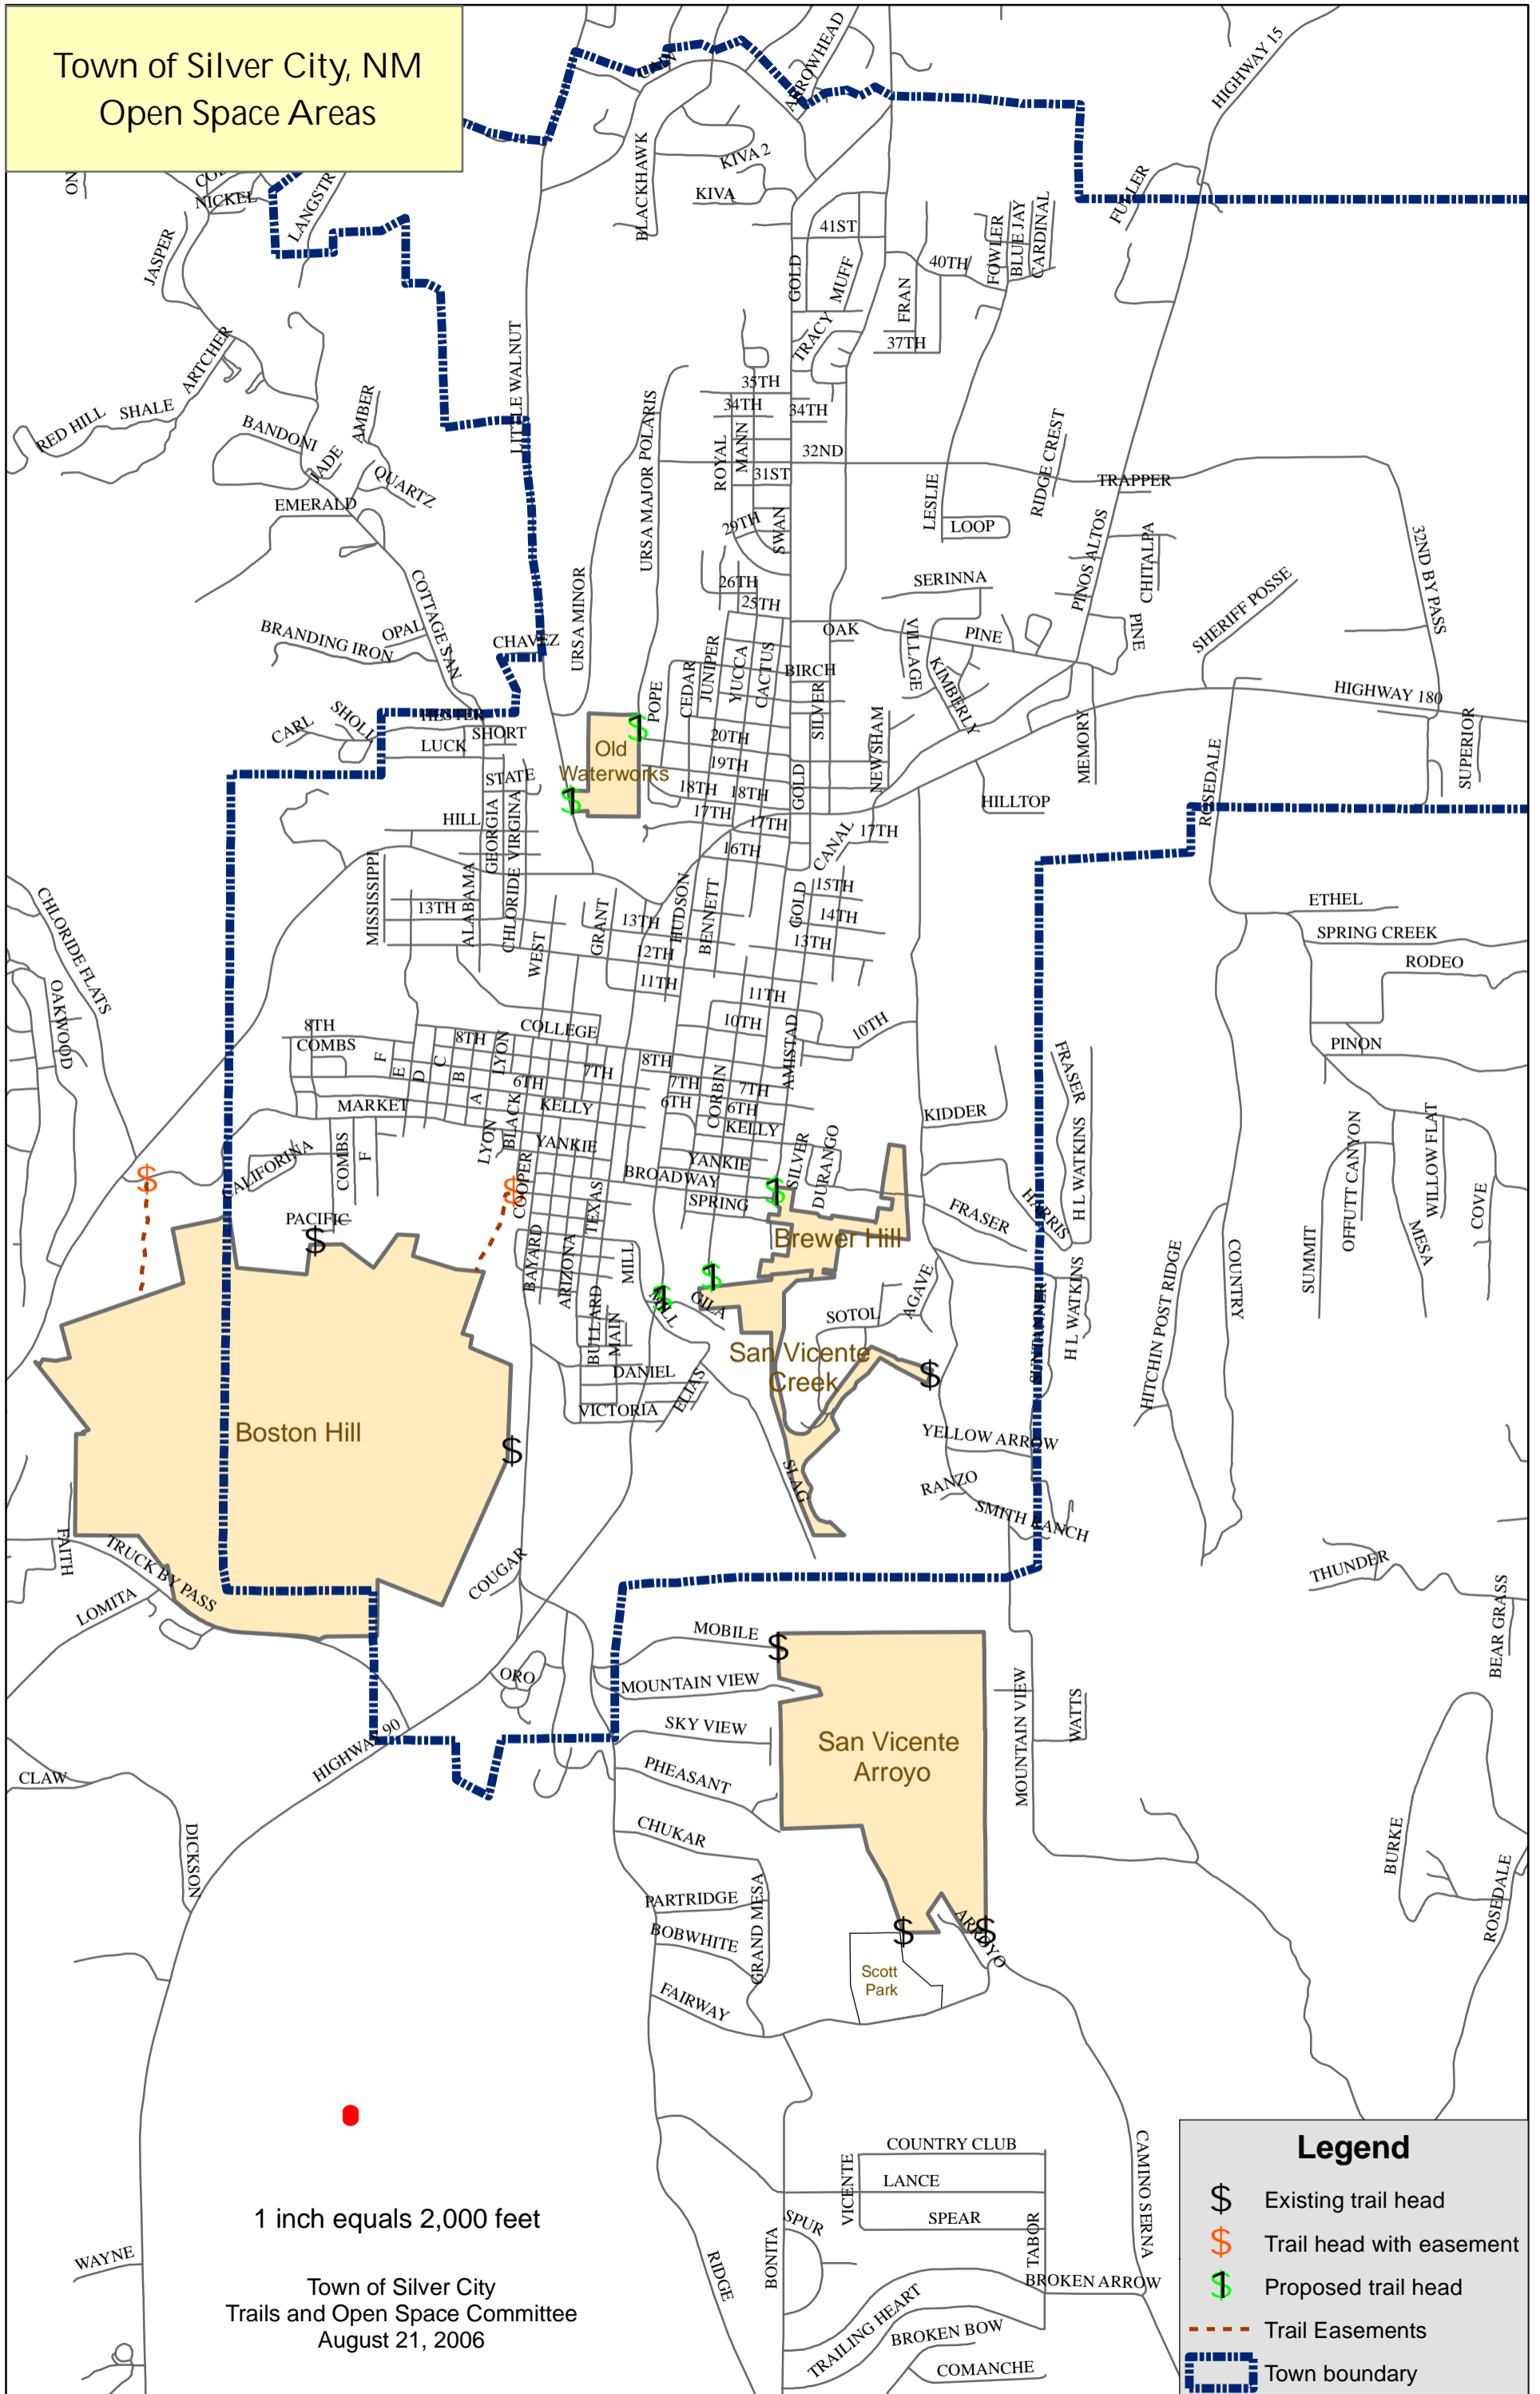

Town of Silver City, NM
Open Space Areas

1 inch equals 2,000 feet

Town of Silver City
Trails and Open Space Committee
August 21, 2006

Legend

- \$ Existing trail head
- 👉 Trail head with easement
- 👉 Proposed trail head
- - - Trail Easements
- ▬ Town boundary